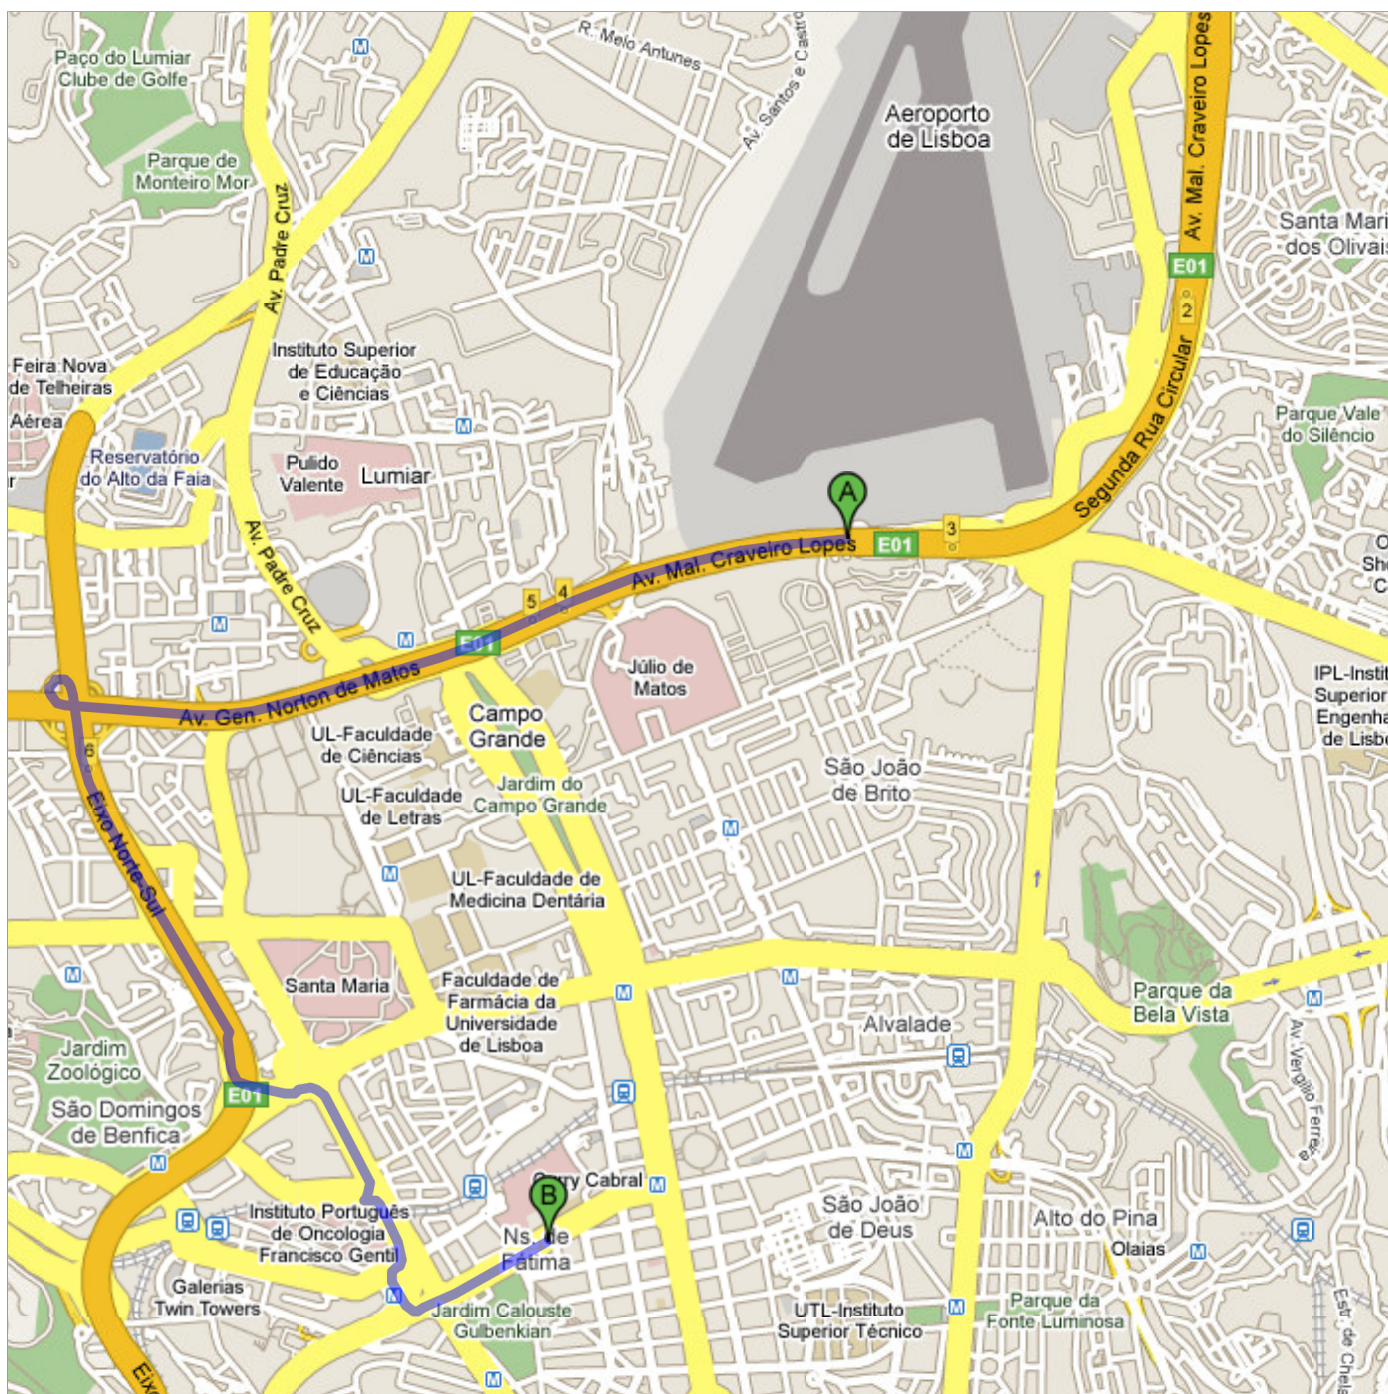

Directions to Av. de Berna, Lisbon 1050, Portugal

6.8 km – about 8 mins

Go south on A1 towards 2ª Circular/Aeroporto.

Follow these detailed directions to the conference venue, in Av. de Berna.

 Segunda Rua Circular, Lisbon, Portugal

1. Head **west** on **E01** toward **Exit 4**
About 3 mins

go 3.0 km
total 3.0 km

2. Take exit **6** to merge onto **E01/Eixo Norte-Sul** toward **Sul/A2**
About 2 mins

go 1.7 km
total 4.7 km

3. Take the exit toward **Praça de Espanha/Entrecampos**
About 1 min

go 0.5 km
total 5.2 km

4. Turn **right** at **Av. dos Combatentes**

go 0.2 km
total 5.4 km

5. Slight **right** to stay on **Av. dos Combatentes**

go 0.2 km
total 5.6 km

6. Slight **right** onto the ramp to **Av. dos Combatentes**

 10. **Av. Columbano Bordalo Pinheiro** turns slightly left and becomes **Praça de Espanha** go 0.2 km
total 6.2 km

11. Continue on **Av. de Berna**
About 1 min

 Av. de Berna, Lisbon 1050, Portugal

These directions are for planning purposes only. You may find that construction projects, traffic, weather, or other events may cause conditions to differ from the map results, and you should plan your route accordingly. You must obey all signs or notices regarding your route.