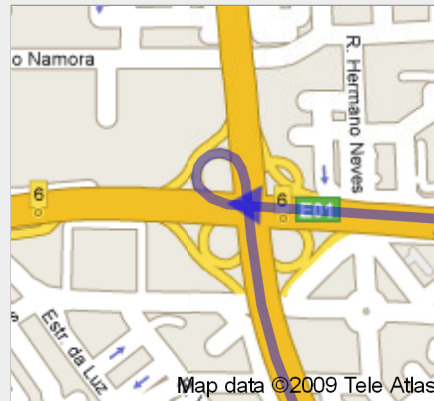

Directions to Av. de Berna, Lisbon 1050, Portugal

6.8 km – about 8 mins

Go south on A1 towards 2ª Circular/Aeroporto.

Follow these detailed directions to the conference venue, in Av. de Berna.

 Segunda Rua Circular, Lisbon, Portugal

1. Head **west** on **E01** toward **Exit 4**
About 3 mins

go 3.0 km
total 3.0 km

2. Take exit **6** to merge onto **E01/Eixo Norte-Sul** toward **Sul/A2**
About 2 mins

go 1.7 km
total 4.7 km

3. Take the exit toward **Praça de Espanha/Entrecampos**
About 1 min

go 0.5 km
total 5.2 km

4. Turn **right** at **Av. dos Combatentes**

go 0.2 km
total 5.4 km

5. Slight **right** to stay on **Av. dos Combatentes**

go 0.2 km
total 5.6 km

6. Slight **right** onto the ramp to **Av. dos Combatentes**

 10. **Av. Columbano Bordalo Pinheiro** turns slightly left and becomes **Praça de Espanha** go 0.2 km
total 6.2 km

11. Continue on **Av. de Berna**
About 1 min

 Av. de Berna, Lisbon 1050, Portugal

These directions are for planning purposes only. You may find that construction projects, traffic, weather, or other events may cause conditions to differ from the map results, and you should plan your route accordingly. You must obey all signs or notices regarding your route.